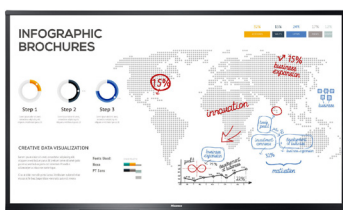

Anti-Glare

Optical technology diffuses mirror-like reflections and bright lights to help keep what's on your screen clear and visible.

Specifications

Interactive Display Panel

LCD Size	75"
Backlight Type	D-LED
Resolution	3840x2160(pixels)
Brightness	350cd/m ² (typ.)
Contrast Ratio	4000:1(typ.)
Response Time	8ms (typ.)
Refreshing Frequency	60Hz
Viewing Angle	178°(H) / 178°(V)
Life Time	30,000 hrs (min.)
Color Gamut(X% NTSC)	72%
Display Colors	1.07B(10bit)